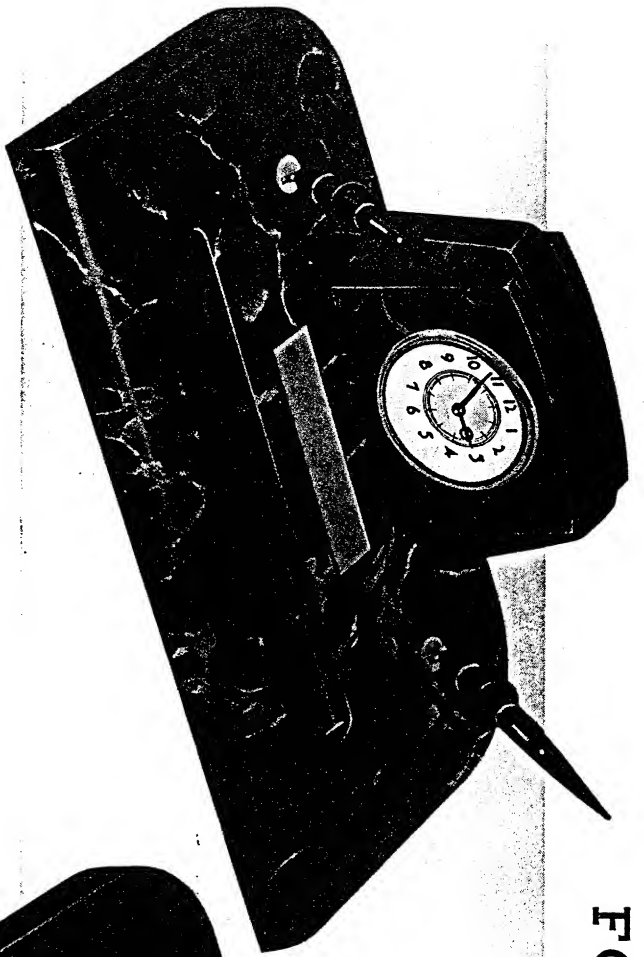

FOR SPECIAL PRESENTATIONS